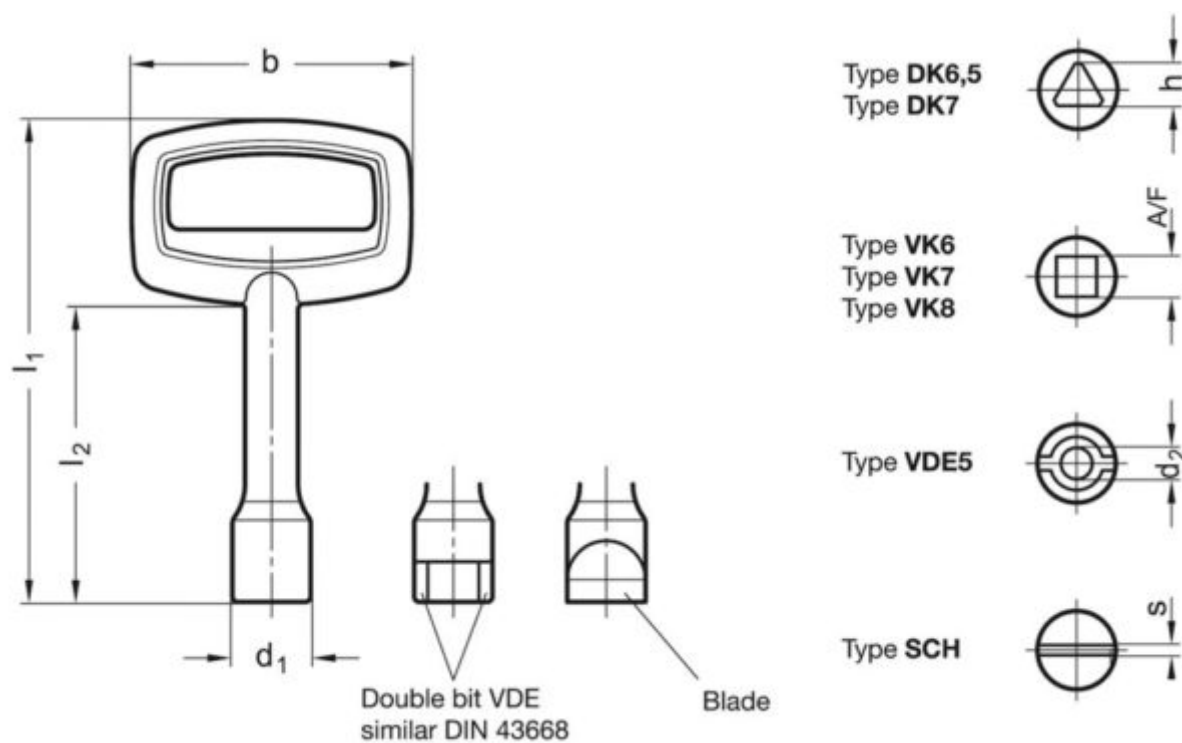

Data Sheet

Article number: 20119255DK6SW
Description: E+G GN 119.2-55 Socket keys
VK6 square, 6 mm

Measures

$b = 32$
 $d_1 = 11.5$
 $d_2 =$
 $h = 6.5$
 $l_1 = 55$
 $l_2 = 34$
 $s = 1.3$